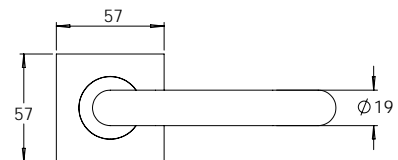

Material Tubular 316 Stainless Steel

madinoz MDZ L75T

FINISH AVAILABLE IN **SSS** **PSS**

madinoz MDZ L75T-PV

madinoz MDZ L75TZ

FINISH AVAILABLE IN **SSS** **PSS**

madinoz MDZ L75T-PVZ