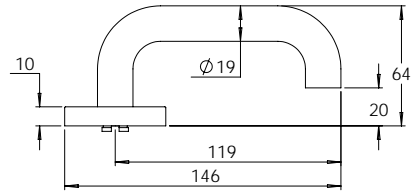

Material Tubular 316 Stainless Steel

madinoz MDZ L75T

FINISH AVAILABLE IN **SSS** **PSS**

madinoz MDZ L75T-PV

madinoz MDZ L75TZ

FINISH AVAILABLE IN **SSS** **PSS**

madinoz MDZ L75T-PVZ